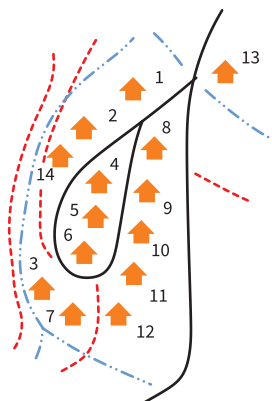

GREENBRIER STATE FOREST

Legend

- Forest boundary
- Paved road
- Improved road
- Parking area
- Structure
- Hiking trail
- Stream
- Bridge
- Radio tower
- Archery range
- Cabin area
- Campfire
- Disc golf
- Park headquarters
- Picnic area
- Picnic shelter (numbered)
- Restroom
- Rifle range
- RV sites
- Scenic viewpoint/overlook
- Swimming
- Tent sites
- Trailer sites
- Wildlife area

Camping Area Detail

Cabin Area Detail

Capacity	Cabin Number
3-Person	4, 5, 6, 7, 14
4-Person	2, 8, 10, 11
6-Person	1, 3, 9, 12

1 Handicap Accessible Cottage
 4-Person/2 Bedrooms 13