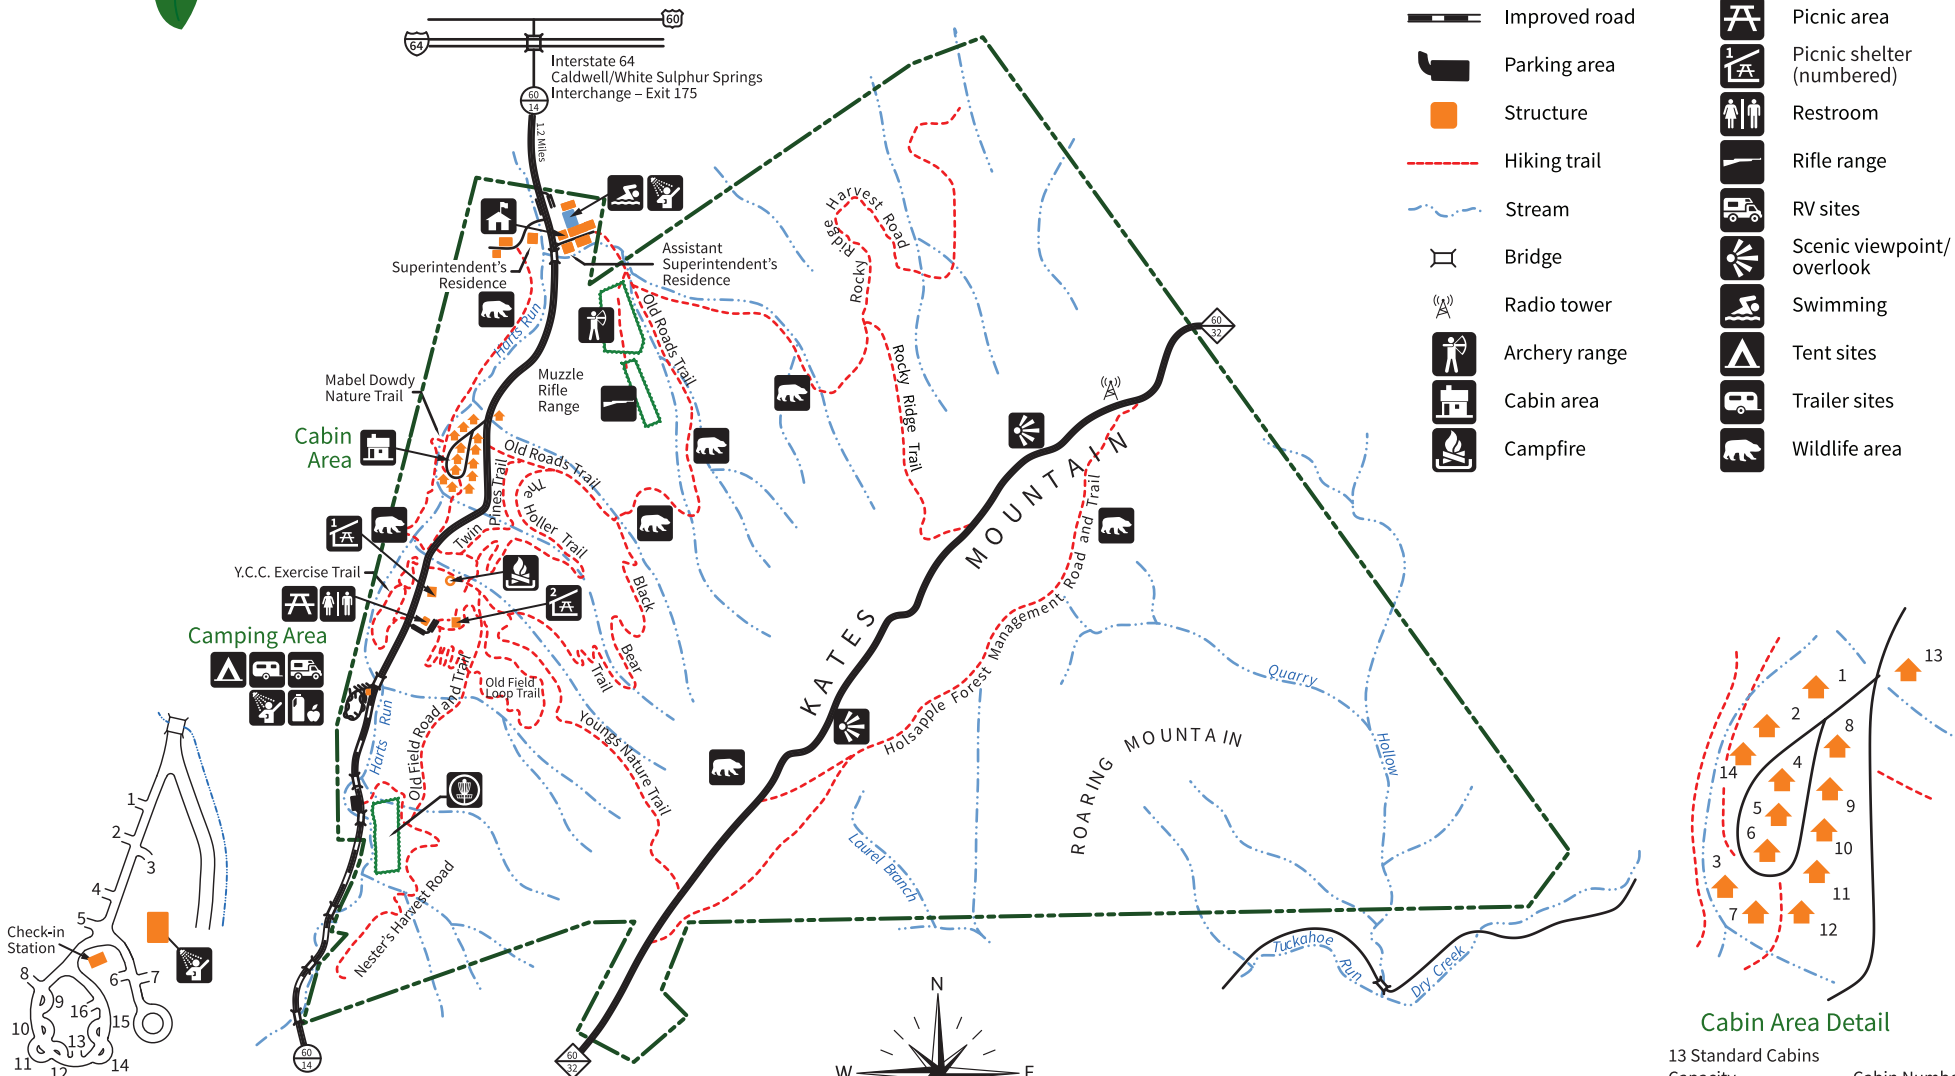

GREENBRIER STATE FOREST

Legend

- Forest boundary
- Paved road
- Improved road
- Parking area
- Structure
- Hiking trail
- Stream
- Bridge
- Radio tower
- Archery range
- Cabin area
- Campfire
- Disc golf
- Park headquarters
- Picnic area
- Picnic shelter (numbered)
- Restroom
- Rifle range
- RV sites
- Scenic viewpoint/overlook
- Swimming
- Tent sites
- Trailer sites
- Wildlife area

Camping Area Detail

Cabin Area Detail

Capacity	Cabin Number
3-Person	4, 5, 6, 7, 14
4-Person	2, 8, 10, 11
6-Person	1, 3, 9, 12

1 Handicap Accessible Cottage
 4-Person/2 Bedrooms 13