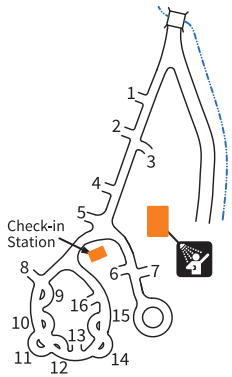

GREENBRIER STATE FOREST

Legend

- Forest boundary
- Paved road
- Improved road
- Parking area
- Structure
- Hiking trail
- Stream
- Bridge
- Radio tower
- Archery range
- Cabin area
- Campfire
- Disc golf
- Park headquarters
- Picnic area
- Picnic shelter (numbered)
- Restroom
- Rifle range
- RV sites
- Scenic viewpoint/overlook
- Swimming
- Tent sites
- Trailer sites
- Wildlife area

Camping Area Detail

Cabin Area Detail

Capacity	Cabin Number
3-Person	4, 5, 6, 7, 14
4-Person	2, 8, 10, 11
6-Person	1, 3, 9, 12

1 Handicap Accessible Cottage
 4-Person/2 Bedrooms 13